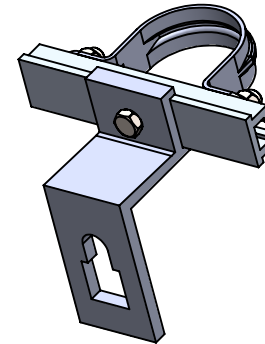

KEY HOLE FOR 5/8 BOLT

NOTES:

NW-6-2X is a fixed standoff that hold one 2" conduit 3" off pole. The bracket is aluminum with 3/8 stainless steel hardware.

Nehrweg Inc.
 1412 E ST. RD. 250 BROWNSTOWN IN. 47220
 WEB PAGE www.nehrweg.net
 PHONE 812-358-4593 FAX 812-358-4594
 EMAIL: sales@nehrweg.net

DRAWN BY	MATL.	SCALE	CUSTOMER
DATE	RC	DWG. NO. NW-6-2X	PROJECT
QTY	SHEET OF		PART NAME NW-6-2X