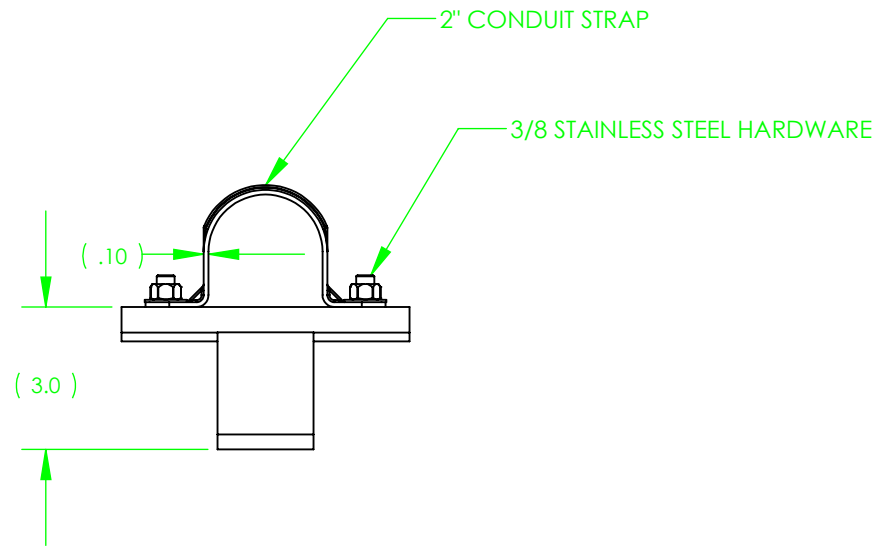

KEY HOLE FOR 5/8 BOLT

NOTES:

NW-6-2X is a fixed standoff that hold one 2" conduit 3" off pole. The bracket is aluminum with 3/8 stainless steel hardware.

Nehrweg Inc.
 1412 E ST. RD. 250 BROWNSTOWN IN. 47220
 WEB PAGE www.nehrweg.net
 PHONE 812-358-4593 FAX 812-358-4594
 EMAIL: sales@nehrweg.net

DRAWN BY	MATL.	SCALE	CUSTOMER
DATE	RC	DWG. NO. NW-6-2X	PROJECT
QTY	SHEET OF		PART NAME NW-6-2X