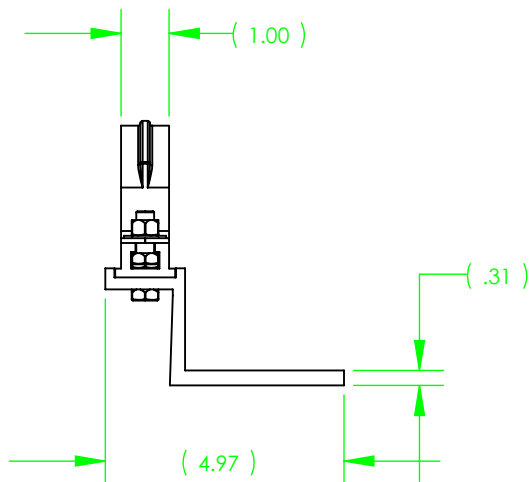

KEY HOLE FOR 5/8 BOLT

NOTES:

NW-6-2X is a fixed standoff that hold one 2" conduit 3" off pole. The bracket is aluminum with 3/8 stainless steel hardware.

Nehrweg Inc.
 1412 E ST. RD. 250 BROWNSTOWN IN. 47220
 WEB PAGE www.nehrweg.net
 PHONE 812-358-4593 FAX 812-358-4594
 EMAIL: sales@nehrweg.net

DRAWN BY	MATL.	SCALE	CUSTOMER
DATE	RC	DWG. NO. NW-6-2X	PROJECT
QTY	SHEET OF		PART NAME NW-6-2X