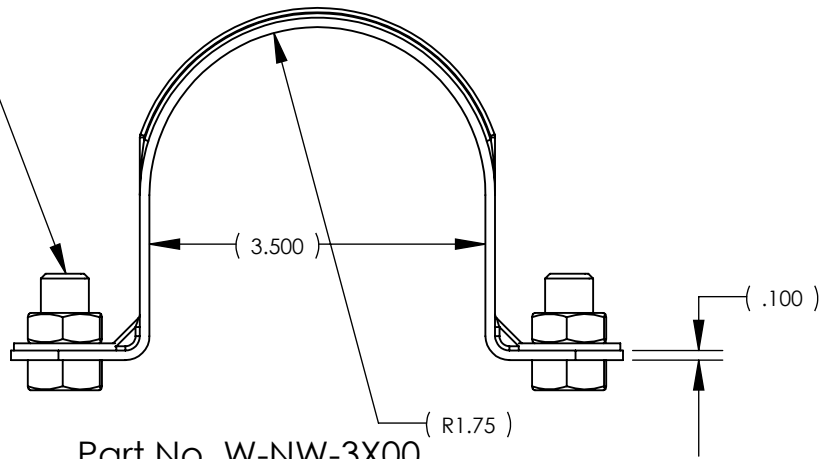

1/2" Nut, bolt and washer assembly

(1.250)

Part No. W-NW-3X00
2 Hole Conduit Strap Aluminum
for 3" Conduit

NOTES:

Nehrwess Inc.
1412 E ST. RD. 250 BROWNSTOWN IN. 47220
WEB PAGE www.nehrwess.com
PHONE 812-358-4593
EMAIL: sales@nehrwess.net

DRAWN BY	ARN	MATL.	SCALE	CUSTOMER
DATE		RC	DWG. NO.	PROJECT
QTY		SHEET OF	W-NW-3X00	PART NAME W-NW-3X00